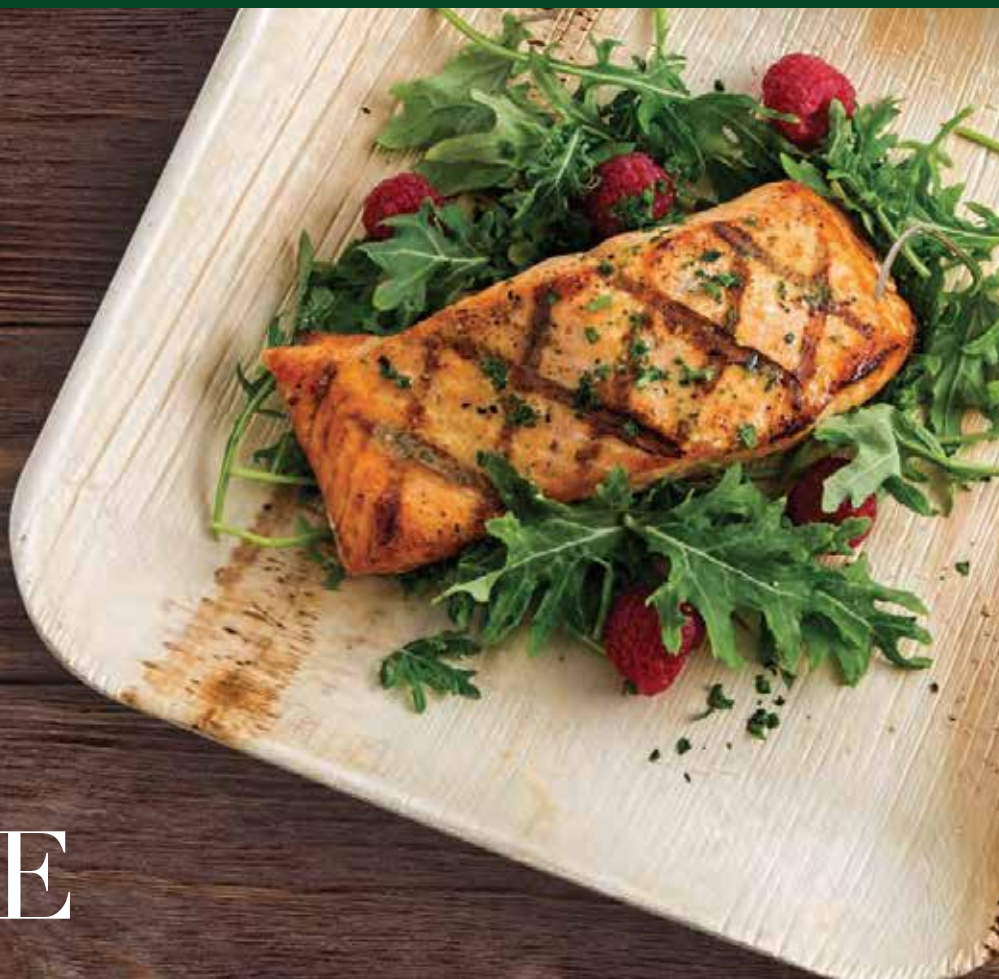

DISPOSABLES
COLLECTION

LEAF
WARE
COLLECTION

GIVE THE FALLING
LEAVES A SECOND LIFE

NATURALLY ANTIMICROBIAL | DURABLE | NATURAL | PFAS - FREE

ARECA LEAF PLATE

PLATE

N-Leaf areca leaf plates are handcrafted with dedication and passion by local farmers, reflecting rustic beauty and authenticity. Each piece is UV-sterilized for complete safety. With a stable and sustainable supply, the products are 100% natural, biodegradable, and environmentally friendly. N-Leaf plates add elegance and uniqueness to any event, making them an ideal choice for those who value sustainable, nature-inspired products.