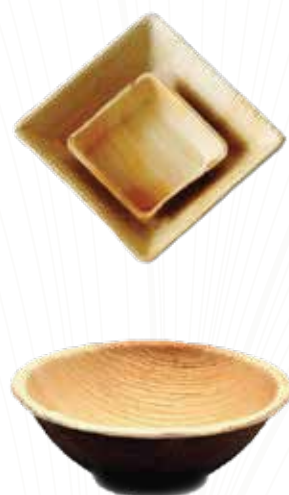

ARECA LEAF PLATE

SQUARE ARECA LEAF PLATE

ROUND ARECA LEAF PLATES

TRIANGLE ARECA LEAF PLATES

RECTANGULAR ARECA LEAF PLATES

Big size: L x W x H
300mm x 230mm x 15mm

Medium size: L x W x H
230 mm x 150mm x 15mm

Small size: L x W x H
230 mm x 150mm x 30mm

HEART SHAPED ARECA LEAF PLATES

Size: L x W x H
170mm x 170mm x 20mm

Size can be customized to meet customer requirements

ARECA LEAF BOWLS

BOWLS

N-Leaf offers a diverse collection of bowls in various sizes, perfect for any occasion, from parties to daily use. Made from 100% natural areca palm leaves, N-Leaf is the ideal alternative to disposable foam, plastic, or paper bowls. Not only safe for health, but also environmentally friendly, our products deliver a sustainable and convenient experience for modern consumers.

ARECA LEAF BOWLS

SQUARE BOWLS

Square bowls: (L) 160mm x (H) 40mm

Square bowls: (L) 90mm x (H) 30mm

ROUND BOWLS

Round bowls: D x H
160mm x 40mm

Round bowls : D x H
120mm x 40mm

Size can be customized to meet customer requirements

Size: 300mm x 250mm x 25mm

ARECA LEAF FAN

The Areca-leaf fan, rooted in Vietnam's folklore, serves many purposes. It cools during scorching summers and is a charming, nature-inspired decor piece. Whether used for picnics, festivals, or community events, it brings comfort and ease. Additionally, you can customize these palm-leaf fans with paint or laser engraving, turning each into a unique piece of art that reflects personal style and creativity.